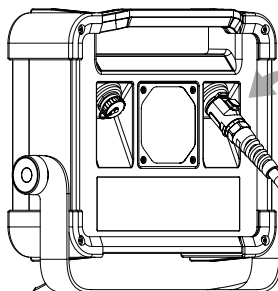

Start Cable